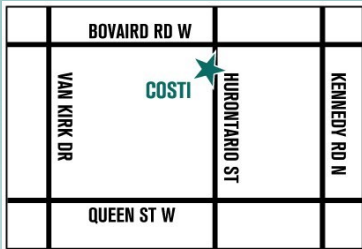

Onsite Recruitment Event

GREAT CONNECTIONS

**Brampton
Employment Services**
10 Gillingham Drive
Suite 300
Brampton, ON
L6X 5A5
bramptoncentre@costi.org

Hours of Operation
Monday to Friday
8:30 am - 4:30 pm