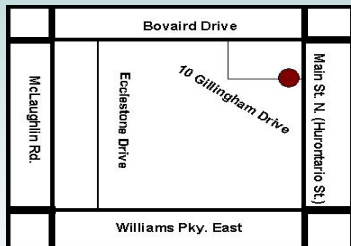

### Location

10 Gillingham Dr., Suite 300

Brampton, ON L6X 5A5

Tel: 905.459.8855

Fax: 905.459.9015

bramptonemployment@costi.org

www.costi.org